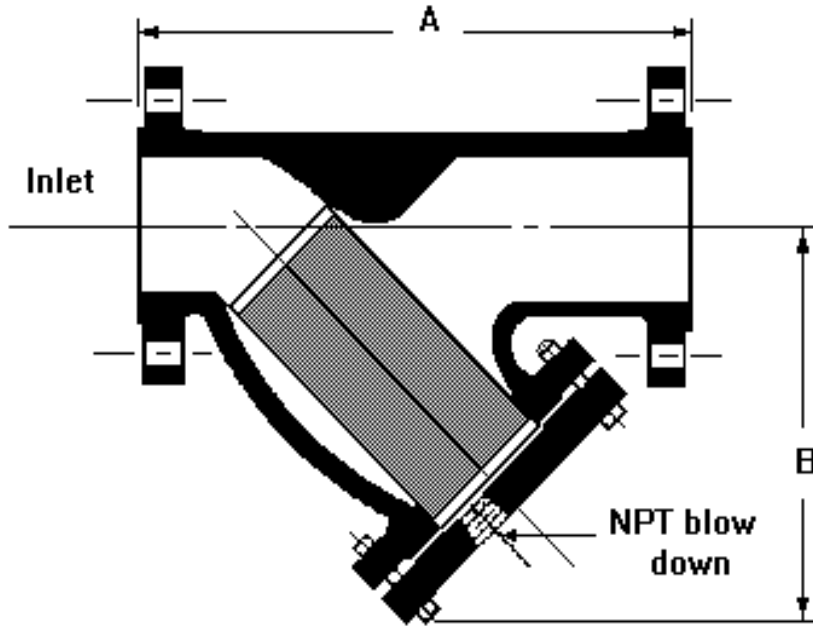

MODEL FYC-300-CS

ANSI 300#RF CAST STEEL 'Y' TYPE STRAINER

SIZE	DIMENSIONS		Blowdown (NPT)	Standard Filtration	WEIGHT (LBS)
	A	B			
2"	7-13/16"	6-1/8"	1/2"	3/64" perf	50
2.1/2"	10-11/16"	7-7/16"	1"	3/64" perf	64
3"	12-9/16"	9"	1-1/4"	3/64" perf	94
4"	16-5/8"	11"	1.1/2"	1/8" perf.	165
6"	19-3/4"	15-1/2"	2"	1/8" perf.	260
8"	25"	16-1/4"	2"	1/8" perf.	385
10"	29-1/8"	19-1/4"	2"	1/8" perf.	610
12"	33-3/4"	24"	2"	1/8" perf.	1300

**Pressure & Temperature Ratings**

Steam 300 psig @ 417°F  
 WOG 740 psig @ 100°F

**Standard Features**

- \* Bolted Blind Flange Cover
- \* Stainless Steel Basket
- \* NAF Cover Gasket
- \* Cast Steel Body & Cover ASTM A216 WCB